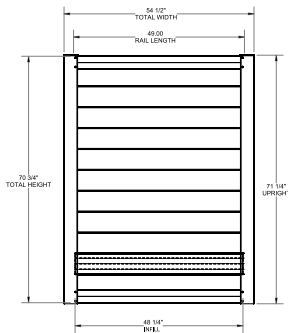

WALK GATE

FENCE PANEL

DRIVE GATE

MATERIAL PER SECTION

QTY	ITEM	DIMENSION
2	Rails	1.17" x 2 1/2" x 70.313"
12	T&G Boards	3/8" x 6" x 72 13/16"

For vertical installation cut infill board length to 66 1/2".
 For horizontal installation use 11 infill boards and do not cut infill.

PREMIUM | 6' X 6' RIVERSIDE **NEW** UPDATED DESIGN FOR 2025

VERTICAL & HORIZONTAL | ALUMINUM FRAME PRIVACY*

DESCRIPTION	COASTAL CEDAR		CYPRESS	
	QTY	SKU	QTY	SKU
6' x 6' Riverside Aluminum Frame Privacy Panel (70"H)		73057680		73057679
6' x 42½" Riverside Aluminum Frame Walk Gate Kit		73057810		73057808
6' x 54½" Riverside Aluminum Frame Drive Gate Kit		73057811		73057809
3" x 3⅞" x 106" End Post In-Ground Matte Black			73057813	
3" x 3⅞" x 106" Line Post In-Ground Matte Black			73057812	
3" x 3⅞" x 106" Corner Post In-Ground Matte Black			73057814	
3" x 3⅞" x 72¼" End Post w Surface Mount Matte Black			73057816	
3" x 3⅞" x 72¼" Line Post w Surface Mount Matte Black			73057815	
3" x 3⅞" x 72¼" Corner Post w Surface Mount Matte Black			73057817	
2 Piece Channel Kit, Matte Black			73057818	
36" Step Groove Cover Matte Black			73057827	
½" Spacer Kit Wood (24 pk)			73058030	
6' x 42½" Riverside Aluminum Frame Walk Gate Kit Matte Black			73057821	
6' x 54½" Riverside Aluminum Frame Drive Gate Kit Matte Black			73057820	
PVC Post Insert Black (For Wood Installation)			73058354	

WALK GATE

FENCE PANEL

DRIVE GATE

MATERIAL PER SECTION

QTY	ITEM	DIMENSION
2	Rails	1⅞" x 3¾" x 66¼"
11	T&G Boards	⅞" x 6" x 65¼"

STANDARD | 6' X 6' RIVERSIDE **NEW** UPDATED DESIGN FOR 2025

VERTICAL & HORIZONTAL | ALUMINUM FRAME PRIVACY