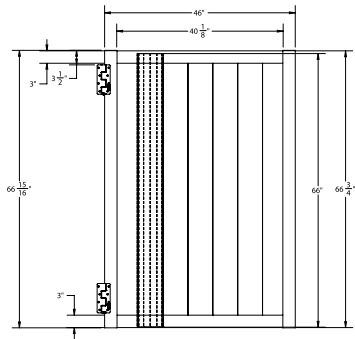

Shown in Coastal Cedar

INNOVATIONS

- ↔ StayStraight®
- ☀ SolarGuard®

SIZES

Width:
6'
Height:
6'

SELECT

Smooth Woodgrains | Aluminum Frame with Classic Vinyl Infill Boards

Smooth Woodgrain Colors

GRAY

STYLE CONFIGURATIONS

Vertical

Horizontal

PREMIUM | 6' X 6' RIVERSIDE
 VERTICAL & HORIZONTAL | ALUMINUM FRAME PRIVACY

DESCRIPTION	CYPRESS	
	QTY	SKU
6' x 6' Riverside Aluminum Frame Privacy Panel (68"H)		73050018
3" x 3" x 99" Line Post In-Ground		73047658
3" x 3" x 99" Corner Post In-Ground		73047659
3" x 3" x 99" End Post In-Ground		73047358
3" x 3" x 70" Line Post w Surface Mount		73047087
3" x 3" x 70" Corner Post w Surface Mount		73047356
3" x 3" x 70" End Post w Surface Mount		73047086
6' x 48" Riverside Walk Gate Kit (Vertical)		73050064
6' x 58" Riverside Drive Gate Kit (Vertical)		73050076
Wood Infill Kit (Optional)		73047660
2 Piece Channel Vinyl Infill Kit, Matte Black		73050070
28" Step Groove Cover (Matte Black)		73050075
½" Spacer Kit (24 Pack) (Matte Black)		73047667
6" x 46" Riverside Gate Kit, Matte Black		73050181
6" x 58" Riverside Gate Kit, Matte Black		73050182
28" Step Groove Cover, Matte Black		73050075
½" Spacer Kit (24 Pack) 73047667		73047667

WALK GATE

FENCE PANEL

DRIVE GATE

MATERIAL PER SECTION

QTY	ITEM	DIMENSION
2	Rails	1.17" x 2½" x 70.313"
12	T&G Boards	¾" x 6" x 72¼"

For vertical installation cut infill board length to 66½".
 For horizontal installation use 11 infill boards and do not cut infill.