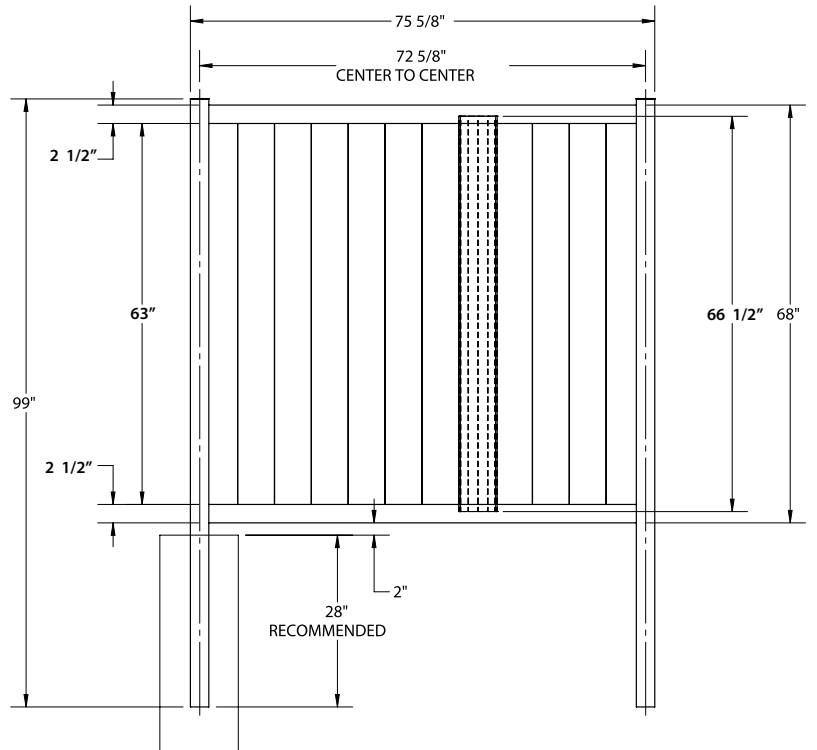

Shown in Coastal Cedar

INNOVATIONS

- ↔ StayStraight®
- ☀ SolarGuard®

SIZES

Width:
6'
Height:
6'

SELECT

Smooth Woodgrains | Aluminum Frame with Classic Vinyl Infill Boards

Smooth Woodgrain Colors

GRAY

STYLE CONFIGURATIONS

Vertical

Horizontal

PREMIUM | 6' X 6' RIVERSIDE
 VERTICAL & HORIZONTAL | ALUMINUM FRAME PRIVACY

DESCRIPTION	CYPRESS	
	QTY	SKU
6' x 6' Riverside Aluminum Frame Privacy Panel (68"H)		73050018
3" x 3" x 99" Line Post In-Ground		73047658
3" x 3" x 99" Corner Post In-Ground		73047659
3" x 3" x 99" End Post In-Ground		73047358
3" x 3" x 70" Line Post w Surface Mount		73047087
3" x 3" x 70" Corner Post w Surface Mount		73047356
3" x 3" x 70" End Post w Surface Mount		73047086
6' x 48" Riverside Walk Gate Kit (Vertical)		73050064
6' x 58" Riverside Drive Gate Kit (Vertical)		73050076
Wood Infill Kit (Optional)		73047660
2 Piece Channel Vinyl Infill Kit, Matte Black		73050070
28" Step Groove Cover (Matte Black)		73050075
½" Spacer Kit (24 Pack) (Matte Black)		73047667
6" x 46" Riverside Gate Kit, Matte Black		73050181
6" x 58" Riverside Gate Kit, Matte Black		73050182
28" Step Groove Cover, Matte Black		73050075
½" Spacer Kit (24 Pack) 73047667		73047667

WALK GATE

FENCE PANEL

DRIVE GATE

MATERIAL PER SECTION

QTY	ITEM	DIMENSION
2	Rails	1.17" x 2½" x 70.313"
12	T&G Boards	¾" x 6" x 72¼"

For vertical installation cut infill board length to 66½".
 For horizontal installation use 11 infill boards and do not cut infill.