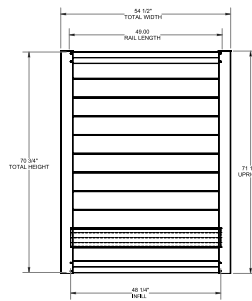

WALK GATE

FENCE PANEL

DRIVE GATE

MATERIAL PER SECTION

QTY	ITEM	DIMENSION
2	Rails	1⅞" x 3¾" x 66¼"
11	T&G Boards	⅞" x 6" x 65¼"

STANDARD | 6' X 6' RIVERSIDE **NEW** UPDATED DESIGN FOR 2025

VERTICAL & HORIZONTAL | ALUMINUM FRAME PRIVACY

DESCRIPTION	WHITE		SAND		CLAY		GRAY	
	QTY	SKU	QTY	SKU	QTY	SKU	QTY	SKU
6' x 6' Riverside Aluminum Frame Privacy Panel (70"H")		73057675		73057676		73057677		73057678
6' x 42½" Riverside Aluminum Frame Horizontal Walk Gate Kit		73057800		73057802		73057804		73057806
6' x 54½" Riverside Aluminum Frame Horizontal Drive Gate Kit		73057801		73057803		73057805		73057807
3" x 3⅞" x 106" End Post In-Ground Matte Black						73057813		
3" x 3⅞" x 106" Line Post In-Ground Matte Black						73057812		
3" x 3⅞" x 106" Corner Post In-Ground Matte Black						73057814		
3" x 3⅞" x 72¼" End Post w Surface Mount Matte Black						73057816		
3" x 3⅞" x 72¼" Line Post w Surface Mount Matte Black						73057815		
3" x 3⅞" x 72¼" Corner Post w Surface Mount Matte Black						73057817		
2 Piece Channel Kit, Matte Black						73057818		
36" Step Groove Cover Matte Black						73057827		
½" Spacer Kit Wood (24 pk)						73058030		
6' x 42½" Riverside Aluminum Frame Walk Gate Kit Matte Black						73057821		
6' x 54½" Riverside Aluminum Frame Drive Gate Kit Matte Black						73057820		
PVC Post Insert Black (For Wood Installation)						73058354		

WALK GATE

FENCE PANEL

DRIVE GATE

MATERIAL PER SECTION

QTY	ITEM	DIMENSION
2	Rails	1⅞" x 3¾" x 66¼"
11	T&G Boards	⅞" x 6" x 65¼"

PREMIUM | 6' X 6' RIVERSIDE **NEW** UPDATED DESIGN FOR 2025

ALUMINUM FRAME PRIVACY | DECORATIVE SCREEN TOPPER

WALK GATE

FENCE PANEL

DRIVE GATE

MATERIAL PER SECTION

QTY	ITEM	DIMENSION
2	Rails	1⅜" x 3¾" x 66¼"
11	T&G Boards	⅞" x 6" x 65¼"

STANDARD | 6' X 6' RIVERSIDE **NEW** UPDATED DESIGN FOR 2025
 VERTICAL & HORIZONTAL | ALUMINUM FRAME PRIVACY | DECORATIVE SCREEN TOPPER