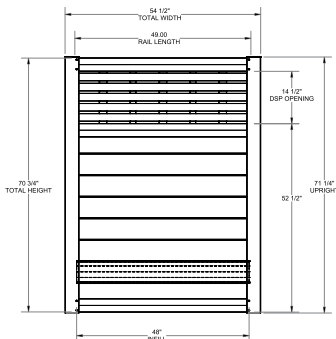

DRIVE GATE

MATERIAL PER SECTION

QTY	ITEM	DIMENSION
2	Rails	1⅜" x 3¾" x 66¼"
11	T&G Boards	⅞" x 6" x 65¾"