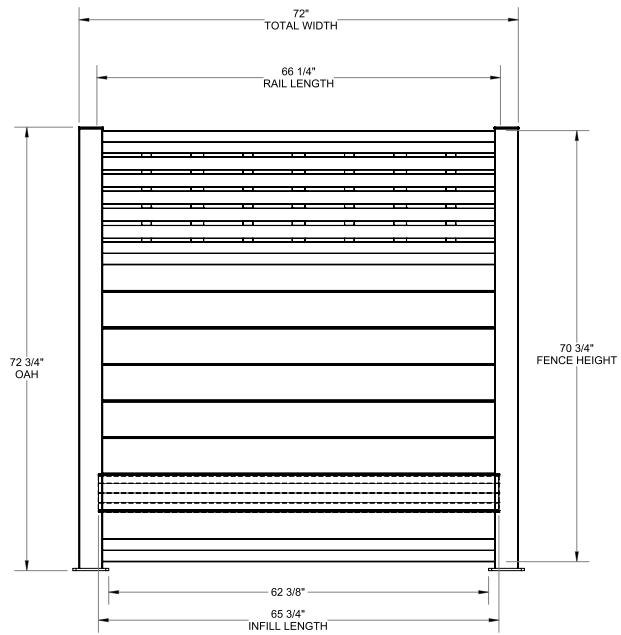

STANDARD | 6' X 6' RIVERSIDE **NEW** UPDATED DESIGN FOR 2025
VERTICAL & HORIZONTAL | ALUMINUM FRAME PRIVACY | DECORATIVE SCREEN TOPPER

DESCRIPTION	WHITE		SAND		CLAY		GRAY	
	QTY	SKU	QTY	SKU	QTY	SKU	QTY	SKU
6' x 6' Riverside Aluminum Frame Privacy Panel DSP (70"H)		73058299		73058300		73058301		73058302
6' x 42½" Riverside Walk Gate Kit		73058306		73058308		73058310		73058312
6' x 54½" Riverside Drive Gate Kit		73058307		73058309		73058311		73058313
3" x 3⅞" x 106" End Post In-Ground Matte Black						73057813		
3" x 3⅞" x 106" Line Post In-Ground Matte Black						73057812		
3" x 3⅞" x 106" Corner Post In-Ground Matte Black						73057814		
3" x 3⅞" x 72¼" End Post w Surface Mount Matte Black						73057816		
3" x 3⅞" x 72¼" Line Post w Surface Mount Matte Black						73057815		
3" x 3⅞" x 72¼" Corner Post w Surface Mount Matte Black						73057817		
2 Piece Channel Kit, Matte Black						73057818		
DSP Channel Kit Matte Black						73057819		
36" Step Groove Cover Matte Black						73057827		
½" Spacer Kit Wood (24 pk)						73058030		
6' x 42½" Riverside Aluminum Frame Privacy Panel DSP Walk Gate Kit Matte Black						73057821		
6' x 54½" Riverside Aluminum Frame Privacy Panel DSP Drive Gate Kit Matte Black						73057820		
PVC Post Insert Black (For Wood Installation)						73058354		

WALK GATE

FENCE PANEL