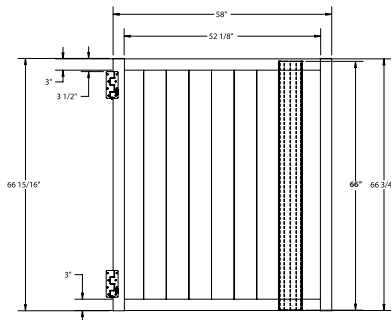

WALK GATE

FENCE PANEL

DRIVE GATE

MATERIAL PER SECTION

QTY	ITEM	DIMENSION
2	Rails	1.17" x 2½" x 70.313"
12	T&G Boards	¾" x 6" x 72¼"

For vertical installation cut infill board length to 66½".
 For horizontal installation use 11 infill boards and do not cut infill.

STANDARD | 6' X 6' RIVERSIDE

VERTICAL & HORIZONTAL | ALUMINUM FRAME PRIVACY

DESCRIPTION	WHITE		SAND		CLAY		GRAY	
	QTY	SKU	QTY	SKU	QTY	SKU	QTY	SKU
6' x 6' Riverside Aluminum Frame Privacy Panel (68"H)		73050013		73050014		73050015		73050016
3" x 3" x 99" Line Post In-Ground		73047658		73047658		73047658		73047658
3" x 3" x 99" Corner Post In-Ground		73047659		73047659		73047659		73047659
3" x 3" x 99" End Post In-Ground		73047358		73047358		73047358		73047358
3" x 3" x 70" Line Post w Surface Mount		73047087		73047087		73047087		73047087
3" x 3" x 70" Corner Post w Surface Mount		73047356		73047356		73047356		73047356
3" x 3" x 70" End Post w Surface Mount		73047086		73047086		73047086		73047086
6' x 48" Riverside Aluminum Frame Walk Gate Kit (Vertical)		73050019		73050060		73050061		73050062
6' x 58" Riverside Aluminum Frame Drive Gate Kit (Vertical)		73050065		73050066		73050067		73050068
Wood Infill Kit (Optional)						73047660		
2 Piece Channel Vinyl Infill Kit, Matte Black						73050070		
28" Step Groove Cover (Matte Black)						73050075		
½" Spacer Kit (24 Pack) (Matte Black)						73047667		
6" x 46" Riverside Aluminum Frame Gate Kit, Matte Black						73050181		
6" x 58" Riverside Aluminum Frame Gate Kit, Matte Black						73050182		
28" Step Groove Cover, Matte Black						73050075		
½" Spacer Kit (24 Pack) 73047667						73047667		

WALK GATE

FENCE PANEL

DRIVE GATE

MATERIAL PER SECTION

QTY	ITEM	DIMENSION
2	Rails	1.17" x 2 1/2" x 70.313"
12	T&G Boards	3/8" x 6" x 72 13/16"

For vertical installation cut infill board length to 66 1/2".
 For horizontal installation use 11 infill boards and do not cut infill.