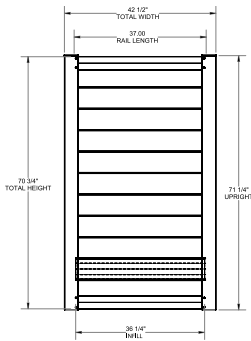

WALK GATE

FENCE PANEL

DRIVE GATE

MATERIAL PER SECTION

QTY	ITEM	DIMENSION
2	Rails	1.17" x 2 1/2" x 70.313"
12	T&G Boards	3/8" x 6" x 72 13/16"

For vertical installation cut infill board length to 66 1/2".
 For horizontal installation use 11 infill boards and do not cut infill.

WALK GATE

FENCE PANEL

DRIVE GATE

MATERIAL PER SECTION

QTY	ITEM	DIMENSION
2	Rails	1⅞" x 3¾" x 66¼"
11	T&G Boards	⅞" x 6" x 65¼"

STANDARD | 6' X 6' RIVERSIDE **NEW** UPDATED DESIGN FOR 2025

VERTICAL & HORIZONTAL | ALUMINUM FRAME PRIVACY