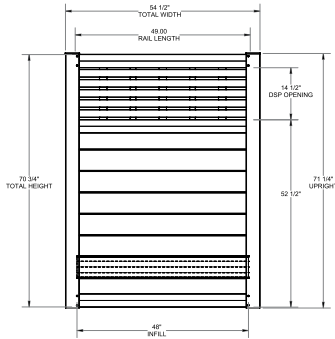

WALK GATE

FENCE PANEL

DRIVE GATE

MATERIAL PER SECTION

QTY	ITEM	DIMENSION
2	Rails	1⅞" x 3¾" x 66¼"
11	T&G Boards	⅞" x 6" x 65¼"

PREMIUM | 6' X 6' RIVERSIDE **NEW** UPDATED DESIGN FOR 2025

ALUMINUM FRAME PRIVACY | DECORATIVE SCREEN TOPPER

DESCRIPTION	COASTAL CEDAR		CYPRESS	
	QTY	SKU	QTY	SKU
6' x 6' Riverside Aluminum Frame Privacy Panel w DSP Topper (70"H")		73058305		73058304
6' x 42½" Riverside Walk Gate Kit		73058316		73058314
6' x 54½" Riverside Drive Gate Kit		73058317		73058315
3" x 3⅞" x 106" End Post In-Ground Matte Black			73057813	
3" x 3⅞" x 106" Line Post In-Ground Matte Black			73057812	
3" x 3⅞" x 106" Corner Post In-Ground Matte Black			73057814	
3" x 3⅞" x 72¼" End Post w Surface Mount Matte Black			73057816	
3" x 3⅞" x 72¼" Line Post w Surface Mount Matte Black			73057815	
3" x 3⅞" x 72¼" Corner Post w Surface Mount Matte Black			73057817	
2 Piece Channel Kit, Matte Black			73057818	
DSP Channel Kit Matte Black			73057819	
36" Step Groove Cover Matte Black			73057827	
½" Spacer Kit Wood (24 pk)			73058030	
6' x 42½" Riverside Aluminum Frame Privacy Panel w/DSP Topper Walk Gate Kit Matte Black			73057821	
6' x 54½" Riverside Aluminum Frame Privacy Panel w/DSP Topper Drive Gate Kit Matte Black			73057820	
PVC Post Insert Black (For Wood Installation)			73058354	

WALK GATE

FENCE PANEL

DRIVE GATE

MATERIAL PER SECTION

QTY	ITEM	DIMENSION
2	Rails	1⅜" x 3¾" x 66¼"
11	T&G Boards	⅞" x 6" x 65¼"

STANDARD | 6' X 6' RIVERSIDE **NEW** UPDATED DESIGN FOR 2025
 VERTICAL & HORIZONTAL | ALUMINUM FRAME PRIVACY | DECORATIVE SCREEN TOPPER