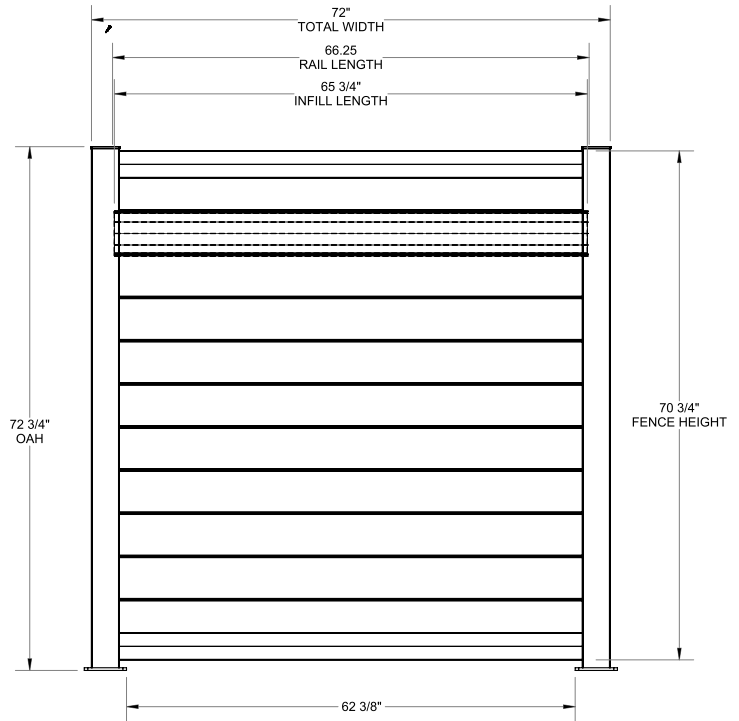

FENCE PANEL