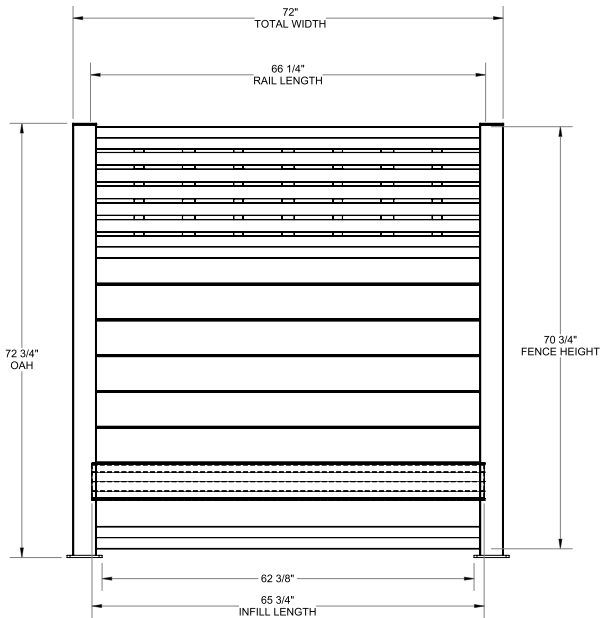

WALK GATE

FENCE PANEL

DRIVE GATE

MATERIAL PER SECTION

QTY	ITEM	DIMENSION
2	Rails	1⅞" x 3¾" x 66¼"
11	T&G Boards	⅞" x 6" x 65¼"

PREMIUM | 6' X 6' RIVERSIDE **NEW** UPDATED DESIGN FOR 2025

ALUMINUM FRAME PRIVACY | DECORATIVE SCREEN TOPPER

WALK GATE

FENCE PANEL

DRIVE GATE

MATERIAL PER SECTION

QTY	ITEM	DIMENSION
2	Rails	1⅜" x 3¾" x 66¼"
11	T&G Boards	⅞" x 6" x 65¼"

STANDARD | 6' X 6' RIVERSIDE **NEW** UPDATED DESIGN FOR 2025
 VERTICAL & HORIZONTAL | ALUMINUM FRAME PRIVACY | DECORATIVE SCREEN TOPPER