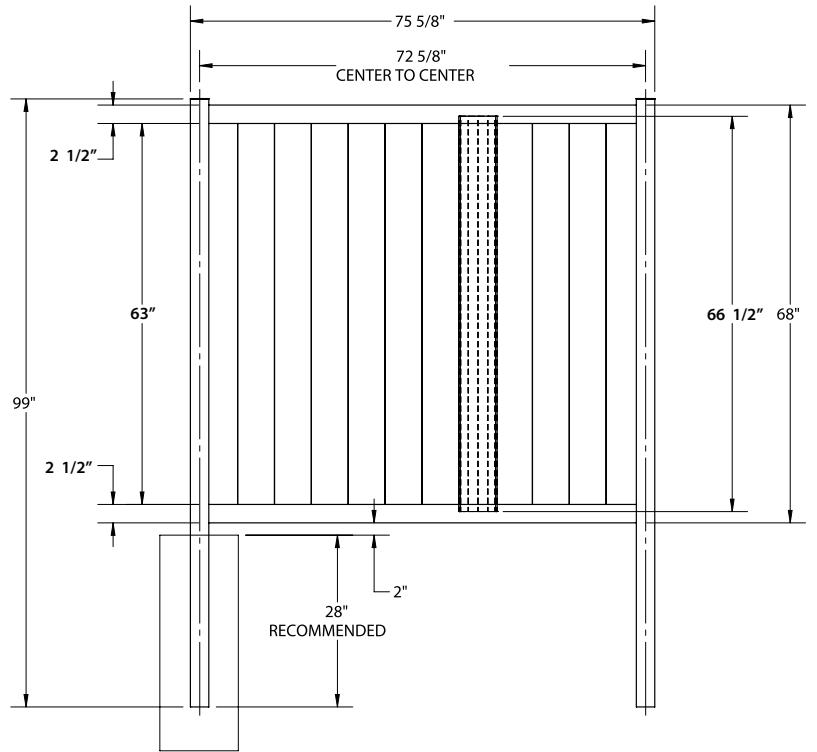

STANDARD | 6' X 6' RIVERSIDE

VERTICAL & HORIZONTAL | ALUMINUM FRAME PRIVACY

DESCRIPTION	WHITE		SAND		CLAY		GRAY	
	QTY	SKU	QTY	SKU	QTY	SKU	QTY	SKU
6' x 6' Riverside Aluminum Frame Privacy Panel (68"H)		73050013		73050014		73050015		73050016
3" x 3" x 99" Line Post In-Ground		73047658		73047658		73047658		73047658
3" x 3" x 99" Corner Post In-Ground		73047659		73047659		73047659		73047659
3" x 3" x 99" End Post In-Ground		73047358		73047358		73047358		73047358
3" x 3" x 70" Line Post w Surface Mount		73047087		73047087		73047087		73047087
3" x 3" x 70" Corner Post w Surface Mount		73047356		73047356		73047356		73047356
3" x 3" x 70" End Post w Surface Mount		73047086		73047086		73047086		73047086
6' x 48" Riverside Aluminum Frame Walk Gate Kit (Vertical)		73050019		73050060		73050061		73050062
6' x 58" Riverside Aluminum Frame Drive Gate Kit (Vertical)		73050065		73050066		73050067		73050068
Wood Infill Kit (Optional)						73047660		
2 Piece Channel Vinyl Infill Kit, Matte Black						73050070		
28" Step Groove Cover (Matte Black)						73050075		
½" Spacer Kit (24 Pack) (Matte Black)						73047667		
6" x 46" Riverside Aluminum Frame Gate Kit, Matte Black						73050181		
6" x 58" Riverside Aluminum Frame Gate Kit, Matte Black						73050182		
28" Step Groove Cover, Matte Black						73050075		
½" Spacer Kit (24 Pack) 73047667						73047667		

WALK GATE

FENCE PANEL

DRIVE GATE

MATERIAL PER SECTION

QTY	ITEM	DIMENSION
2	Rails	1.17" x 2 1/2" x 70.313"
12	T&G Boards	3/8" x 6" x 72 13/16"

For vertical installation cut infill board length to 66 1/2".
 For horizontal installation use 11 infill boards and do not cut infill.