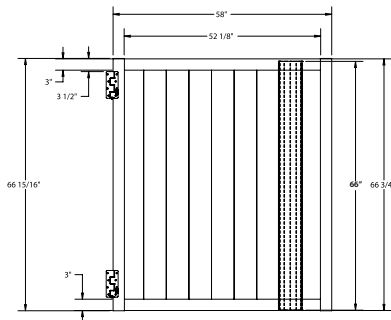

Shown in Coastal Cedar

INNOVATIONS

- ↔ StayStraight®
- ☀ SolarGuard®

SIZES

Width:
6'
Height:
6'

SELECT

Smooth Woodgrains | Aluminum Frame with Classic Vinyl Infill Boards

Smooth Woodgrain Colors

GRAY

STYLE CONFIGURATIONS

Vertical

Horizontal

PREMIUM | 6' X 6' RIVERSIDE
 VERTICAL & HORIZONTAL | ALUMINUM FRAME PRIVACY

DESCRIPTION	CYPRESS	
	QTY	SKU
6' x 6' Riverside Aluminum Frame Privacy Panel (68"H)		73050018
3" x 3" x 99" Line Post In-Ground		73047658
3" x 3" x 99" Corner Post In-Ground		73047659
3" x 3" x 99" End Post In-Ground		73047358
3" x 3" x 70" Line Post w Surface Mount		73047087
3" x 3" x 70" Corner Post w Surface Mount		73047356
3" x 3" x 70" End Post w Surface Mount		73047086
6' x 48" Riverside Walk Gate Kit (Vertical)		73050064
6' x 58" Riverside Drive Gate Kit (Vertical)		73050076
Wood Infill Kit (Optional)		73047660
2 Piece Channel Vinyl Infill Kit, Matte Black		73050070
28" Step Groove Cover (Matte Black)		73050075
½" Spacer Kit (24 Pack) (Matte Black)		73047667
6" x 46" Riverside Gate Kit, Matte Black		73050181
6" x 58" Riverside Gate Kit, Matte Black		73050182
28" Step Groove Cover, Matte Black		73050075
½" Spacer Kit (24 Pack) 73047667		73047667

WALK GATE

FENCE PANEL

DRIVE GATE

MATERIAL PER SECTION

QTY	ITEM	DIMENSION
2	Rails	1.17" x 2½" x 70.313"
12	T&G Boards	¾" x 6" x 72¼"

For vertical installation cut infill board length to 66½".
 For horizontal installation use 11 infill boards and do not cut infill.