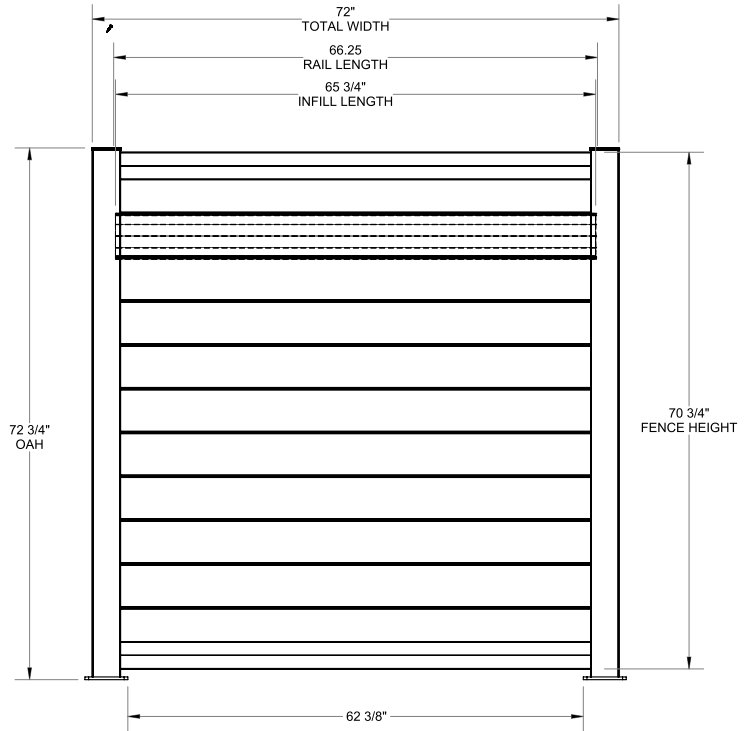

PREMIUM | 6' X 6' RIVERSIDE **NEW** UPDATED DESIGN FOR 2025

VERTICAL & HORIZONTAL | ALUMINUM FRAME PRIVACY*

DESCRIPTION	COASTAL CEDAR		CYPRESS	
	QTY	SKU	QTY	SKU
6' x 6' Riverside Aluminum Frame Privacy Panel (70"H)		73057680		73057679
6' x 42½" Riverside Aluminum Frame Walk Gate Kit		73057810		73057808
6' x 54½" Riverside Aluminum Frame Drive Gate Kit		73057811		73057809
3" x 3⅞" x 106" End Post In-Ground Matte Black			73057813	
3" x 3⅞" x 106" Line Post In-Ground Matte Black			73057812	
3" x 3⅞" x 106" Corner Post In-Ground Matte Black			73057814	
3" x 3⅞" x 72¼" End Post w Surface Mount Matte Black			73057816	
3" x 3⅞" x 72¼" Line Post w Surface Mount Matte Black			73057815	
3" x 3⅞" x 72¼" Corner Post w Surface Mount Matte Black			73057817	
2 Piece Channel Kit, Matte Black			73057818	
36" Step Groove Cover Matte Black			73057827	
½" Spacer Kit Wood (24 pk)			73058030	
6' x 42½" Riverside Aluminum Frame Walk Gate Kit Matte Black			73057821	
6' x 54½" Riverside Aluminum Frame Drive Gate Kit Matte Black			73057820	
PVC Post Insert Black (For Wood Installation)			73058354	

WALK GATE

FENCE PANEL

DRIVE GATE

MATERIAL PER SECTION

QTY	ITEM	DIMENSION
2	Rails	1⅞" x 3¾" x 66¼"
11	T&G Boards	⅞" x 6" x 65¼"

STANDARD | 6' X 6' RIVERSIDE **NEW** UPDATED DESIGN FOR 2025

VERTICAL & HORIZONTAL | ALUMINUM FRAME PRIVACY