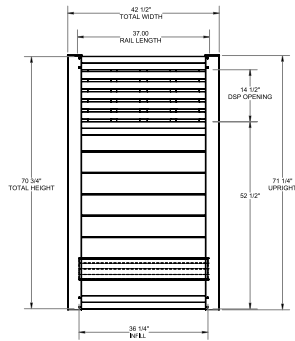

PREMIUM | 6' X 6' RIVERSIDE **NEW** UPDATED DESIGN FOR 2025

ALUMINUM FRAME PRIVACY | DECORATIVE SCREEN TOPPER

DESCRIPTION	COASTAL CEDAR		CYPRESS	
	QTY	SKU	QTY	SKU
6' x 6' Riverside Aluminum Frame Privacy Panel w DSP Topper (70"H")		73058305		73058304
6' x 42½" Riverside Walk Gate Kit		73058316		73058314
6' x 54½" Riverside Drive Gate Kit		73058317		73058315
3" x 3⅞" x 106" End Post In-Ground Matte Black			73057813	
3" x 3⅞" x 106" Line Post In-Ground Matte Black			73057812	
3" x 3⅞" x 106" Corner Post In-Ground Matte Black			73057814	
3" x 3⅞" x 72¼" End Post w Surface Mount Matte Black			73057816	
3" x 3⅞" x 72¼" Line Post w Surface Mount Matte Black			73057815	
3" x 3⅞" x 72¼" Corner Post w Surface Mount Matte Black			73057817	
2 Piece Channel Kit, Matte Black			73057818	
DSP Channel Kit Matte Black			73057819	
36" Step Groove Cover Matte Black			73057827	
½" Spacer Kit Wood (24 pk)			73058030	
6' x 42½" Riverside Aluminum Frame Privacy Panel w/DSP Topper Walk Gate Kit Matte Black			73057821	
6' x 54½" Riverside Aluminum Frame Privacy Panel w/DSP Topper Drive Gate Kit Matte Black			73057820	
PVC Post Insert Black (For Wood Installation)			73058354	

WALK GATE