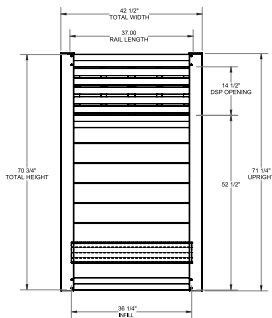

STANDARD | 6' X 6' RIVERSIDE **NEW** UPDATED DESIGN FOR 2025
VERTICAL & HORIZONTAL | ALUMINUM FRAME PRIVACY | DECORATIVE SCREEN TOPPER

DESCRIPTION	WHITE		SAND		CLAY		GRAY	
	QTY	SKU	QTY	SKU	QTY	SKU	QTY	SKU
6' x 6' Riverside Aluminum Frame Privacy Panel DSP (70"H)		73058299		73058300		73058301		73058302
6' x 42½" Riverside Walk Gate Kit		73058306		73058308		73058310		73058312
6' x 54½" Riverside Drive Gate Kit		73058307		73058309		73058311		73058313
3" x 3⅞" x 106" End Post In-Ground Matte Black						73057813		
3" x 3⅞" x 106" Line Post In-Ground Matte Black						73057812		
3" x 3⅞" x 106" Corner Post In-Ground Matte Black						73057814		
3" x 3⅞" x 72¼" End Post w Surface Mount Matte Black						73057816		
3" x 3⅞" x 72¼" Line Post w Surface Mount Matte Black						73057815		
3" x 3⅞" x 72¼" Corner Post w Surface Mount Matte Black						73057817		
2 Piece Channel Kit, Matte Black						73057818		
DSP Channel Kit Matte Black						73057819		
36" Step Groove Cover Matte Black						73057827		
½" Spacer Kit Wood (24 pk)						73058030		
6' x 42½" Riverside Aluminum Frame Privacy Panel DSP Walk Gate Kit Matte Black						73057821		
6' x 54½" Riverside Aluminum Frame Privacy Panel DSP Drive Gate Kit Matte Black						73057820		
PVC Post Insert Black (For Wood Installation)						73058354		

WALK GATE

FENCE PANEL