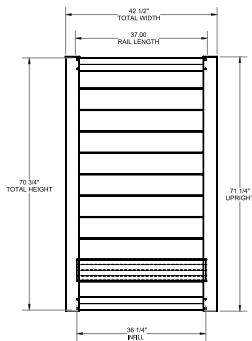

WALK GATE

FENCE PANEL

DRIVE GATE

MATERIAL PER SECTION

QTY	ITEM	DIMENSION
2	Rails	1⅞" x 3¾" x 66¼"
11	T&G Boards	⅞" x 6" x 65¼"

STANDARD | 6' X 6' RIVERSIDE **NEW** UPDATED DESIGN FOR 2025

VERTICAL & HORIZONTAL | ALUMINUM FRAME PRIVACY

WALK GATE

FENCE PANEL

DRIVE GATE

MATERIAL PER SECTION

QTY	ITEM	DIMENSION
2	Rails	1⅞" x 3¾" x 66¼"
11	T&G Boards	⅞" x 6" x 65¼"

PREMIUM | 6' X 6' RIVERSIDE **NEW** UPDATED DESIGN FOR 2025

ALUMINUM FRAME PRIVACY | DECORATIVE SCREEN TOPPER