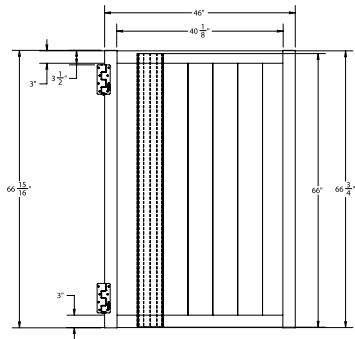

WALK GATE

FENCE PANEL

DRIVE GATE

MATERIAL PER SECTION

QTY	ITEM	DIMENSION
2	Rails	1.17" x 2½" x 70.313"
12	T&G Boards	¾" x 6" x 72¼"

For vertical installation cut infill board length to 66½".
 For horizontal installation use 11 infill boards and do not cut infill.

STANDARD | 6' X 6' RIVERSIDE

VERTICAL & HORIZONTAL | ALUMINUM FRAME PRIVACY

DESCRIPTION	WHITE		SAND		CLAY		GRAY	
	QTY	SKU	QTY	SKU	QTY	SKU	QTY	SKU
6' x 6' Riverside Aluminum Frame Privacy Panel (68"H)		73050013		73050014		73050015		73050016
3" x 3" x 99" Line Post In-Ground		73047658		73047658		73047658		73047658
3" x 3" x 99" Corner Post In-Ground		73047659		73047659		73047659		73047659
3" x 3" x 99" End Post In-Ground		73047358		73047358		73047358		73047358
3" x 3" x 70" Line Post w Surface Mount		73047087		73047087		73047087		73047087
3" x 3" x 70" Corner Post w Surface Mount		73047356		73047356		73047356		73047356
3" x 3" x 70" End Post w Surface Mount		73047086		73047086		73047086		73047086
6' x 48" Riverside Aluminum Frame Walk Gate Kit (Vertical)		73050019		73050060		73050061		73050062
6' x 58" Riverside Aluminum Frame Drive Gate Kit (Vertical)		73050065		73050066		73050067		73050068
Wood Infill Kit (Optional)						73047660		
2 Piece Channel Vinyl Infill Kit, Matte Black						73050070		
28" Step Groove Cover (Matte Black)						73050075		
½" Spacer Kit (24 Pack) (Matte Black)						73047667		
6" x 46" Riverside Aluminum Frame Gate Kit, Matte Black						73050181		
6" x 58" Riverside Aluminum Frame Gate Kit, Matte Black						73050182		
28" Step Groove Cover, Matte Black						73050075		
½" Spacer Kit (24 Pack) 73047667						73047667		

WALK GATE

FENCE PANEL

DRIVE GATE

MATERIAL PER SECTION

QTY	ITEM	DIMENSION
2	Rails	1.17" x 2 1/2" x 70.313"
12	T&G Boards	3/8" x 6" x 72 13/16"

For vertical installation cut infill board length to 66 1/2".
 For horizontal installation use 11 infill boards and do not cut infill.